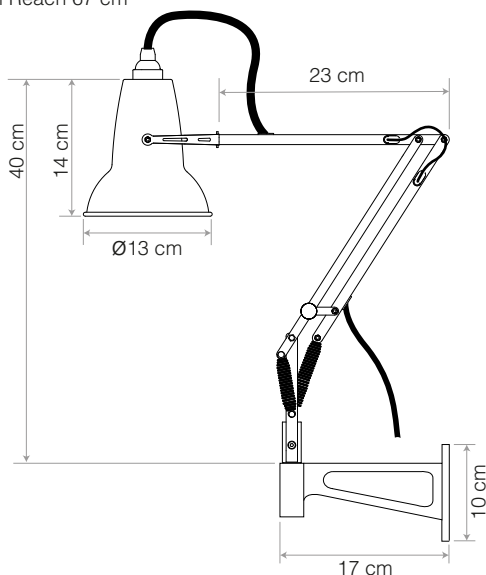

# Original 1227™ Mini Lamp with Wall Bracket

ANGLEPOISE®

Original 1227™ Mini Collection | Technical Sheet

Launched In 2015 | Designed by George Carwardine

Max Horizontal Reach 72 cm  
Max Vertical Reach 67 cm

## Description

Offering maximum flexibility in a tiny package, the Original 1227™ Mini Wall Mounted lamp has an articulated arm so that you can move it around to suit and when it's not in use, you can simply fold it back against the wall.

## Dimensions

- Shade diameter:  $\varnothing$ 13cm
- Shade height: 14cm
- Max reach: 72cm (from wall to shade)
- Wall bracket (h x w x d): 10cm x 5.5cm x 17cm
- Cable length: 180cm
- Lamp Packaging (L x W x H): 28cm x 19cm x 46.5cm
- Lamp Packaged Weight: 4.3kg
- Bracket Packaging (L x W x H): 19cm x 10.5cm x 6cm
- Bracket Packaged Weight: 0.96kg